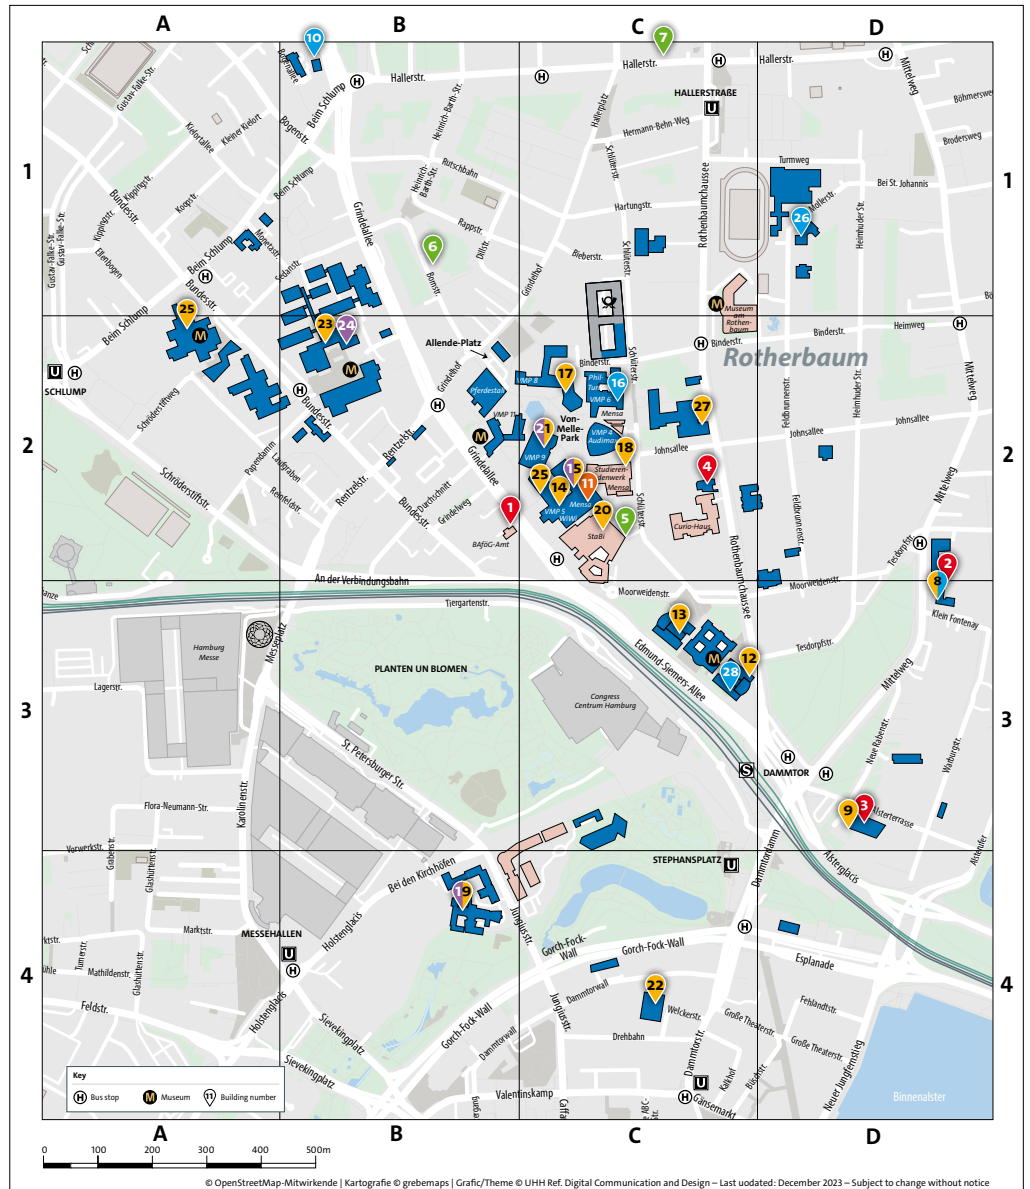

FAMILY-FRIENDLY UNIVERSITY MAP

- Where can I find counseling and childcare services?
- Where can I find baby-changing facilities?

This map is an initiative of the Family Office at Universität Hamburg. You can use it to find all of the important locations on our family-friendly campus.

LEGEND

- COUNSELING AND ADVISING SERVICES
- CHILDCARE SERVICES
- PARENT-CHILD ROOMS / TOY BOXES
- BABY-CHANGING
- NURSING FACILITIES
- FAMILY-FRIENDLY CAFETERIAS

NOT ON THIS MAP

- CAMPUS BAHRENFELD:** Luruper Chaussee 149
Advising services on equal opportunity matters and work-life balance, House 67, room 116, SFB 925, house 69, Rm. 221, house 610 (HARBOR), room 2038 (CUI-Office)
- CAMPUS BAHRENFELD:** Luruper Chaussee 149
Parent-child-room: house 67, room 004
Parent-child-office: house 6, room 001 (DESY) and house 610 (HARBOR), room 2026
- CAMPUS STELLINGEN:** Vogt-Kölln-Straße 30
Famiyroom „Zwischenspeicher“ / nursing and changing facility
house C, ground floor, room 120 and house F basement floor, room 016 (Raum der Stille)
- UKE:** Martinistraße 52
Room for nursing and taking care of babies and small children, N55, first floor, room 01.09.01, and changing table, N55, ground floor, Foyer
- KITA UKE:** Martinistraße 52
Childcare/ Weekend Service
- KITA DIE STIFTE:** Stiftstraße 69
- KITA KINDERWELT:** Kinderwelt@DESY
Campus Bahrenfeld, Notkestraße 85
- CAMPUS, VAR. LOCATIONS:** mobile toy boxes
contact: familienbuero@uni-hamburg.de
- ADDITIONAL SERVICES PROVIDED BY STUDIERENDENWERK HAMBURG:** Students with children up to the age of twelve just need to show their child's Youngster-Card to receive a free meal at all dining halls and at the cafés „Canela“, „dellArte“ and „Alexanderstraße“.